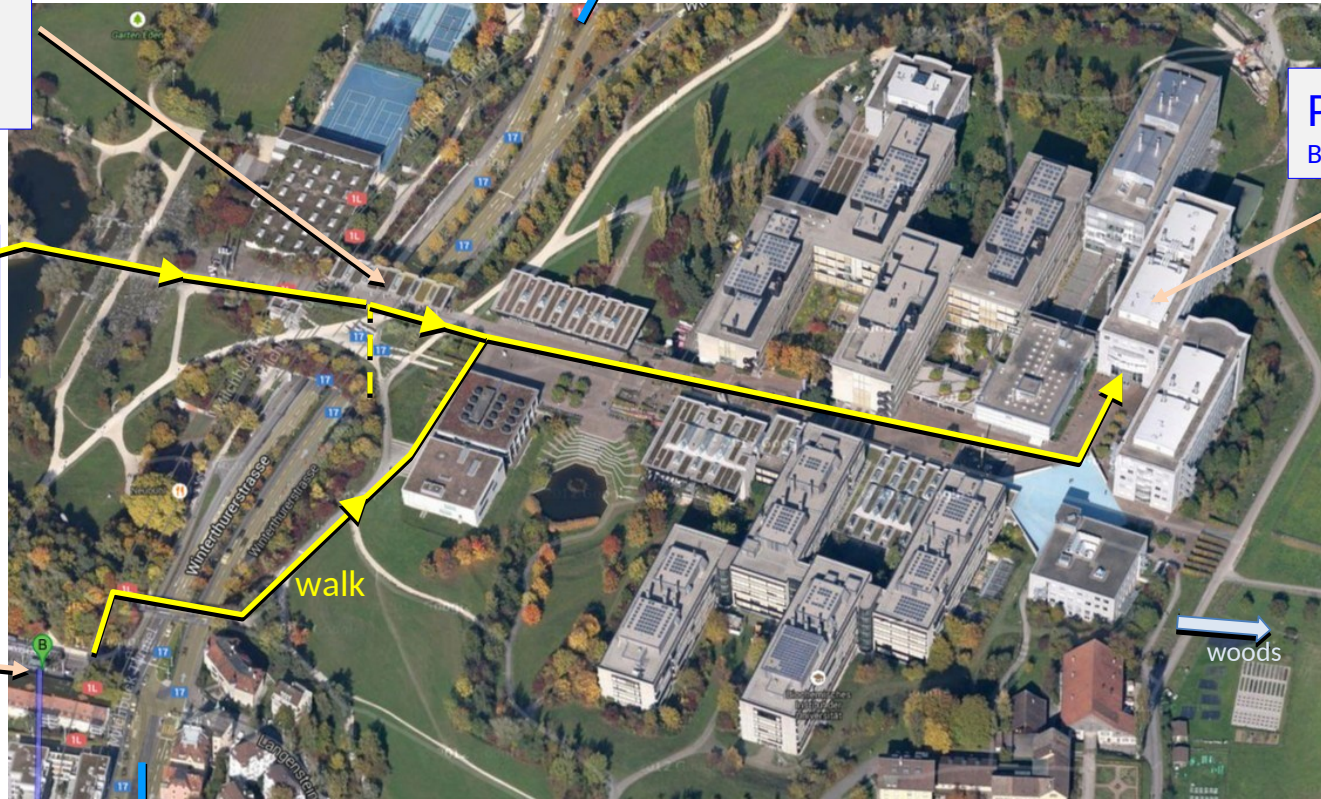

Visiting Universität Zürich Physik-Institut

Building Y36, Winterthurerstrasse 190, 8057 Zürich

**Taxi Stop &
Car Park :**
Winterthurerstrasse
(under bridge)

Milchbuck Stop
Tram 7,9,10,14
Bus 69,72,N6

**Universität
Irchel Stop**
Tram 9, 10

(Winterthurerstrasse
towards Zürich HB
main train station)

(Winterthurerstrasse,
towards Zürich Airport ZRH)

Physik-Institut
Building Y36

Admin. Assistants :
Gaby Aeppli
Office: Y36 H 50
++41 (0)44 635 57 59
Denise Caneve
Office: Y36 H 50
++41 (0)44 635 57 81
Brigitte Freud
Office: Y36 J 80
++41 (0)44 635 57 21
Monika Röllin
Office: Y36 J 80
++41 (0)44 635 57 23
Regina Schmid
Office: Y36 K 50
++41 (0)44 635 58 12

From Zürich HB (train station) : Take tram 10 towards Zurich Flughafen/Fracht. Stop Universität Irchel. Follow map.

From Zürich Flughafen (airport) : Take tram 10 towards Zürich HB. Stop Universität Irchel. Follow map.

Taxi/Car : To Universität Zürich, Irchel Park Campus, Winterthurerstrasse 190. Elevator up to campus. Follow map.